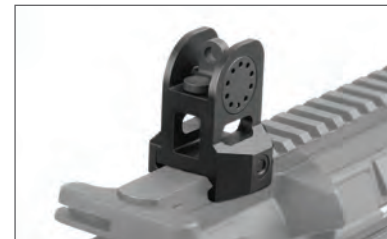

Part Number	Description	Color	MSRP
71BU00BK	Fixed Rear BUIS	Black	$81.95