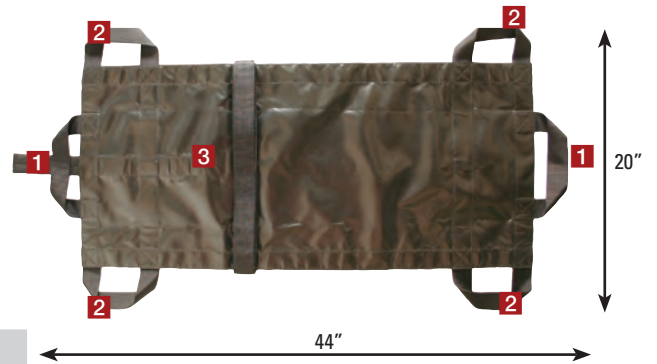

RapidFlex™ Medical Litter

- Constructed of heavy-duty, impermeable PVC tarpaulin
- Rolls up into small bundle for easy storage and deployment
- Stabilizing torso strap is constructed of 2” nylon webbing and adjusts to 76” with side-release buckle
- Six durable 2” nylon web loop handles (two on each side and one drag handle at each end)
- Combined strength of all four handles exceeds 1700 lbs.
- Drag weight exceeds 1600 lbs.