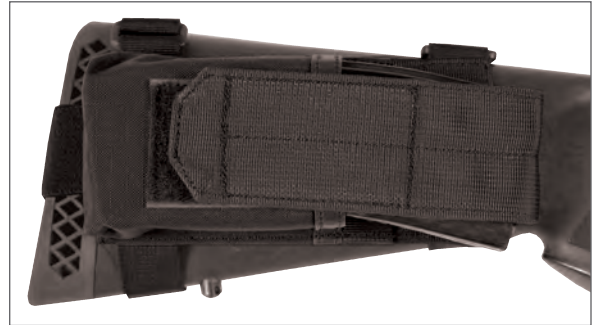

Part Number	Description	Color	MSRP	NSN#
52BS16BK	Buttstock Magazine Pouch	Black	\$26.45	8465-01-514-8974

**AR-15 Cheek Pad**

- Cutout for use with AR-15/M16 rifles
- Three pieces of removable foam for height adjustment and proper eye relief
- Non-slip outer shell