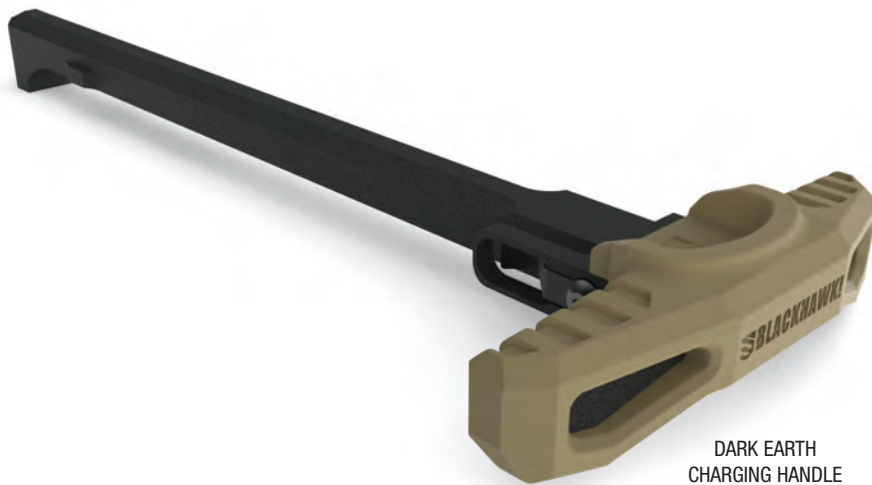

NEW! AR-15 NO-LATCH CHARGING HANDLE

- **LATCH-LESS DESIGN**- Improves reliability, ambidextrous manipulation and shooting performance
- **MOLDED OVERSIZED HANDLE**- Offers smooth, operation, even while wearing gloves
- **LIGHT, STRONG**- Machined 7075-Aluminum frame and over-molded polymer handle for optimal strength-to-weight ratio

Name	Part Number	Description	MSRP
AR-15 NO-LATCH CHARGING HANDLE	71CH00BK	Black	$39.95
AR-15 NO-LATCH CHARGING HANDLE	71CH00GY	New Gray	$39.95
AR-15 NO-LATCH CHARGING HANDLE	71CH00DK	Dark Earth	$39.95
AR-15 NO-LATCH CHARGING HANDLE	71CH00OD	Olive Drab	$39.95