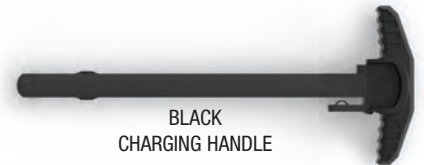

NEW! AR-15 NO-LATCH CHARGING HANDLE

- **LATCH-LESS DESIGN**- Improves reliability, ambidextrous manipulation and shooting performance
- **MOLDED OVERSIZED HANDLE**- Offers smooth, operation, even while wearing gloves
- **LIGHT, STRONG**- Machined 7075-Aluminum frame and over-molded polymer handle for optimal strength-to-weight ratio

Name	Part Number	Description	MSRP
AR-15 NO-LATCH CHARGING HANDLE	71CH00BK	Black	$39.95
AR-15 NO-LATCH CHARGING HANDLE	71CH00GY	New Gray	$39.95
AR-15 NO-LATCH CHARGING HANDLE	71CH00DK	Dark Earth	$39.95
AR-15 NO-LATCH CHARGING HANDLE	71CH00OD	Olive Drab	$39.95