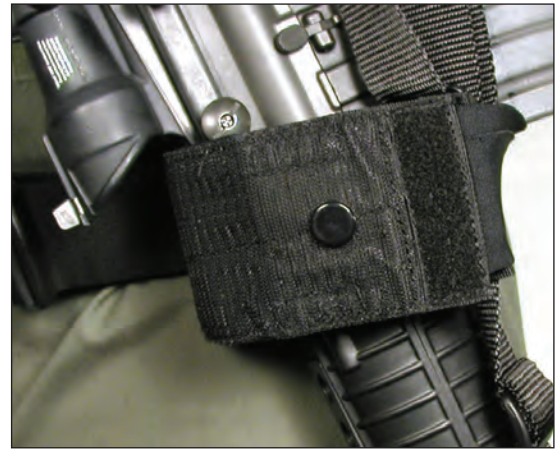

CQD® Mark I™ and Mark II™ Weapons Catches

- Secure rifles, shotguns, sub-machine guns, tear gas launchers, non-lethal weapons and entry tools
- Offers a quick catch for moderate activity or quick response and a retention catch
- Adjustable retaining strap for various weapons
- Ambidextrous and compact (one size fits all)
- Compatible with existing equipment systems
- Mark II™ version includes polymer hook for fast clip action and silent operation

Part Number	Description	Color	MSRP	NSN#
71CQD1BK	CQD® Mark I Weapons Catch	Black	$37.95	8465-01-491-4398
71CQD2BK	CQD® Mark II Weapons Catch	Black	$46.45	8465-01-491-4509